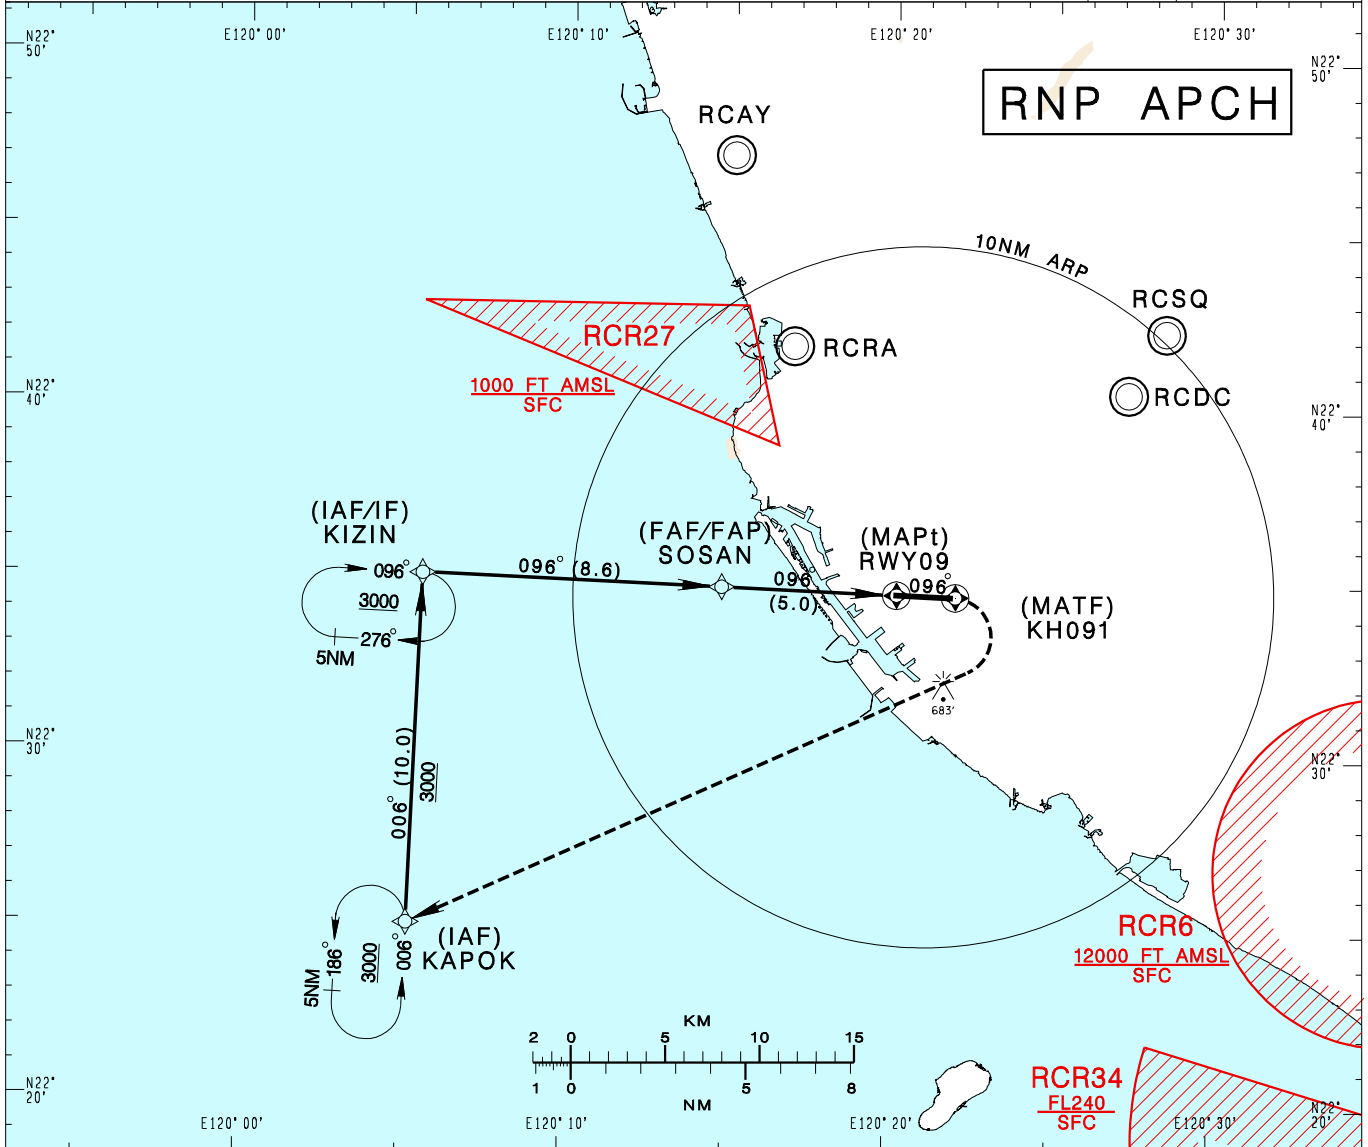

高雄國際機場
KAOHSIUNG INTL AD

RCKH
RNP RWY09

KAOHSIUNG APP 124.7 125.7	KAOHSIUNG TWR 118.7 120.7	ATIS 127.8	VAR 4°W-2023 ↑	12100' MSA ARP 25NM		
Apt Elev: 32'		Rwy09 DTHR Elev: 21'			Trans Level: FL130	Trans Alt: 11,000'
BEARINGS ARE MAGNETIC; DISTANCES ARE NAUTICAL MILES; ELEVATIONS, HEIGHTS IN FEET						

5NM	4NM	3NM	2NM	DIST to DTHR
1700	1380	1050	730	ADVISORY ALT

MINIMA (OCA IN FT, VIS IN M, OCH IN FT)		A	B	C	D
LNAV /VNAV	STRAIGHT IN		553/1700	532	
	STRAIGHT IN (ALS OUT)		553/2400	532	
LNAV	STRAIGHT IN		560/1700	539	
	STRAIGHT IN (ALS OUT)		560/2400	539	